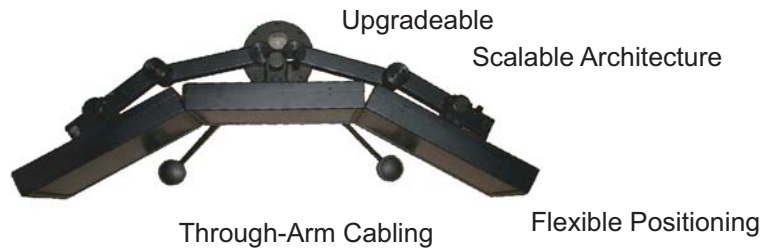

Customize with 15" to 40" SlimLine LCDs

X-Top Eight-Screen

All 9X Media Multi-Screens are customizable, upgradeable and interchangeable ensuring each user has the system which best fits their needs today *and tomorrow*.