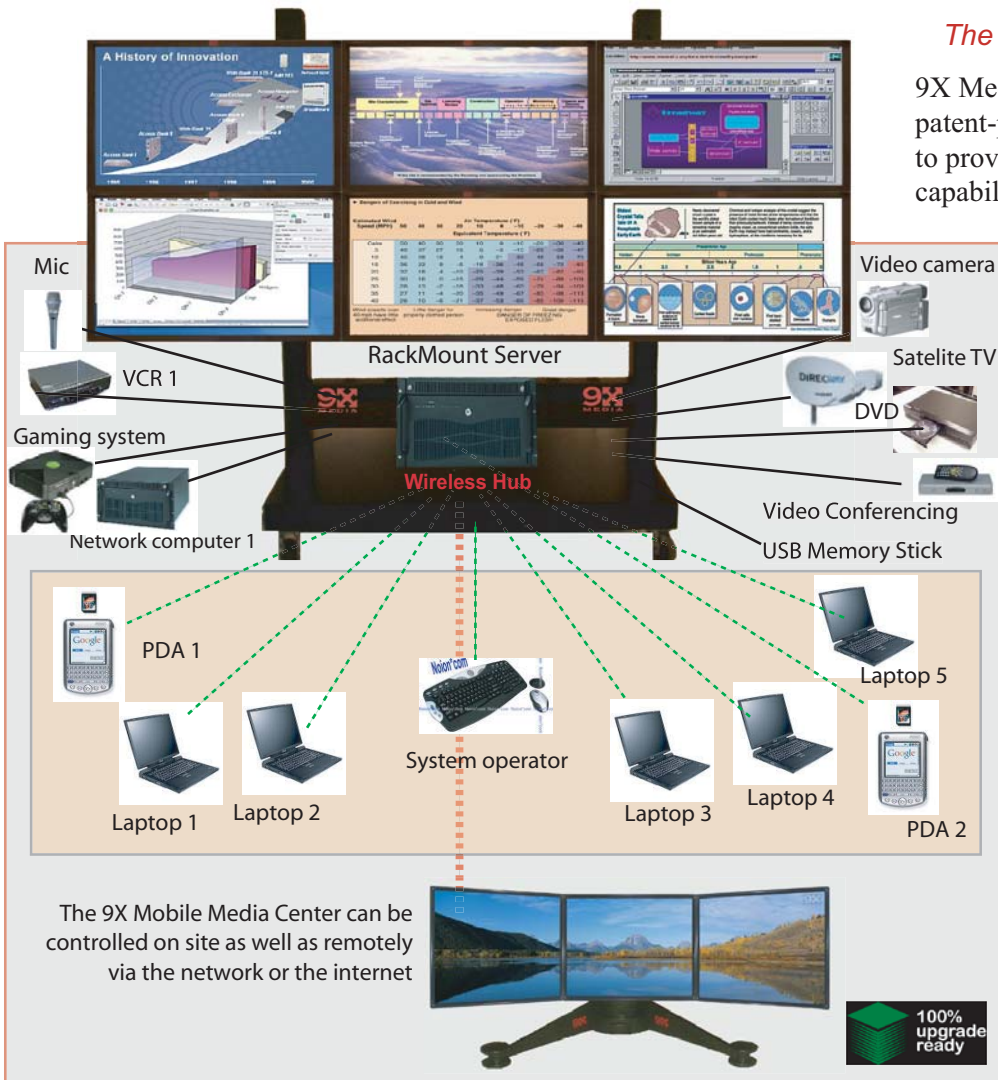

The World's Most Advanced Multi-Screen Solutions

9X Mobile Video Wall / Data-Wall

The future of Multi-Screen and Multi-Media

9X Media's newest multi-screen innovation is the patent-pending Mobile Video Data-Wall designed to provide turnkey high-performance multi-media capabilities in an easily portable and useable form.

The Media Station is customized with 9X Media's powerful components including SlimLine LCDs and Media Station Servers.

Features include:

- > portability increases ROI and utilization for multiple applications
- > integrated power distribution
- > supports 15"-50" SlimLine LCDs
- > supports up to 32 SlimLine LCDs
- > standardized rackmount for additional PCs and devices
- > optional high-grade sound system

The Data-Wall Controller Server is customize for a variety of high-level applications. All multi-screen controllers have quite cooling systems and come with multi-screen software.

Features include:

- > up to 144 external video inputs
- > up to 16 computer inputs
- > wireless internet / network
- > video conference compatible
- > laptop compatible

An investment in 9X Media is an investment in the future of visualization.

9X Mobile Video Wall / Data-Wall Applications Include:
 Presentations - Interactive Meetings - Video Conferencing
 IT / system status / monitoring - Streamlined AV system
 Tradeshow content delivery - Workflow / process control
 Audio and Video production, development and deployment